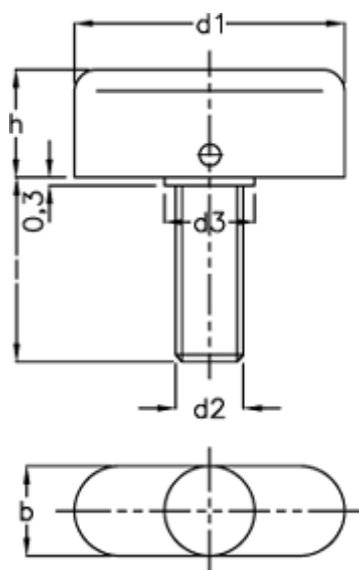

Article number: 200016381

Description: E+G Wing screw GN 431-30-M8-20
Rustfast

Measures

b	= 10
d1	= 30
d2	= M8
d3	= 10
H	= 12.0
Length l	= 20